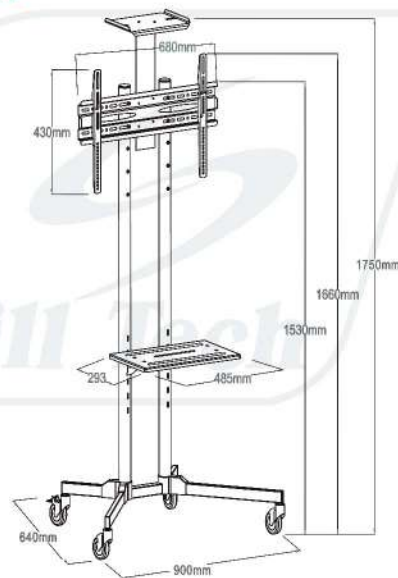

## Telescopic Mobile TV Cart

Fits most 32" - 75"

## Telescopic Mobile TV Cart

Weight Capacity

**50 Kgs**

Screen Size

**32" - 75"**

Upright

**19"(300mm)**

VESA Compatible

**600x400**

Cable Management

Curved Monitor

### Standard video tray:

This video tray enables to adjust vertically freely within the slot for perfect video conferencing.